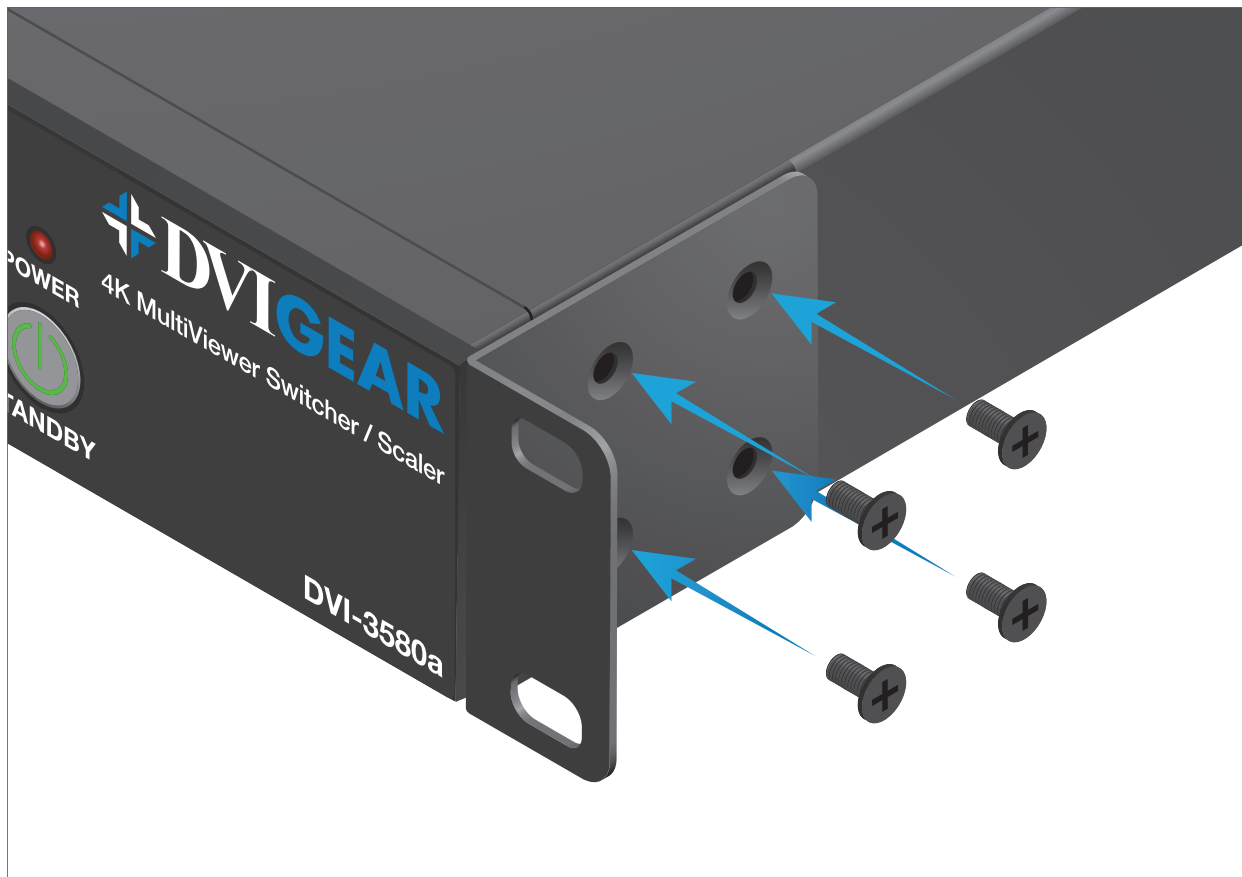

Rack Mount Ears and Removable Feet

Package contents include two (2) rack mount ears and eight (8) screws.

The four (4) included feet can be attached from the underside of the unit.