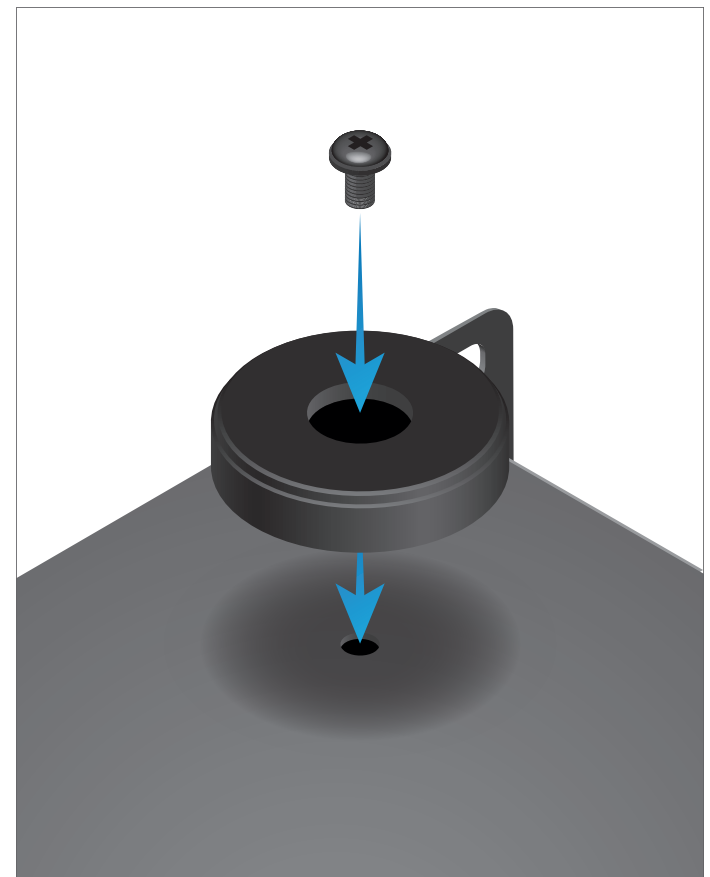

Rack Mount Ears and Removable Feet

Package contents include two (2) rack mount ears and eight (8) screws.

The four (4) included feet can be attached from the underside of the unit.